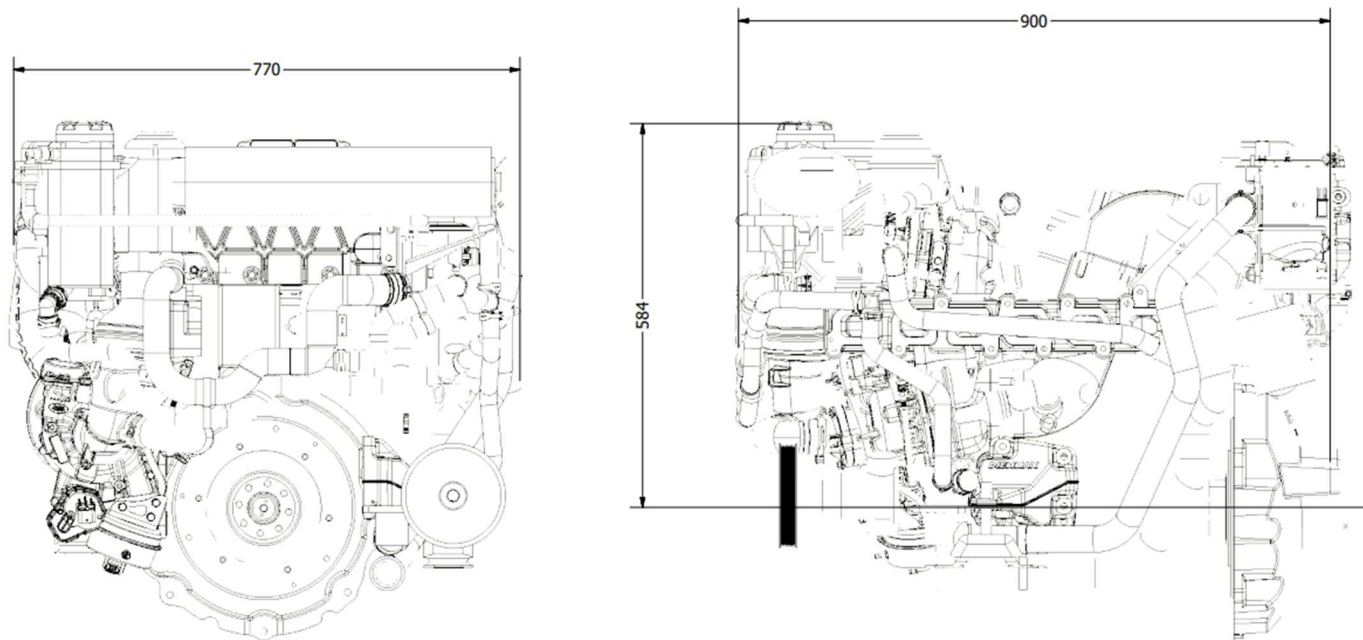

DIEMMAX

MARINE ENGINES

Diemmax D6LR-250 engine Dimensions:

:

Flywheel-Flywheel housing

Flywheel housing SAE4

Flywheel: SAE6.5