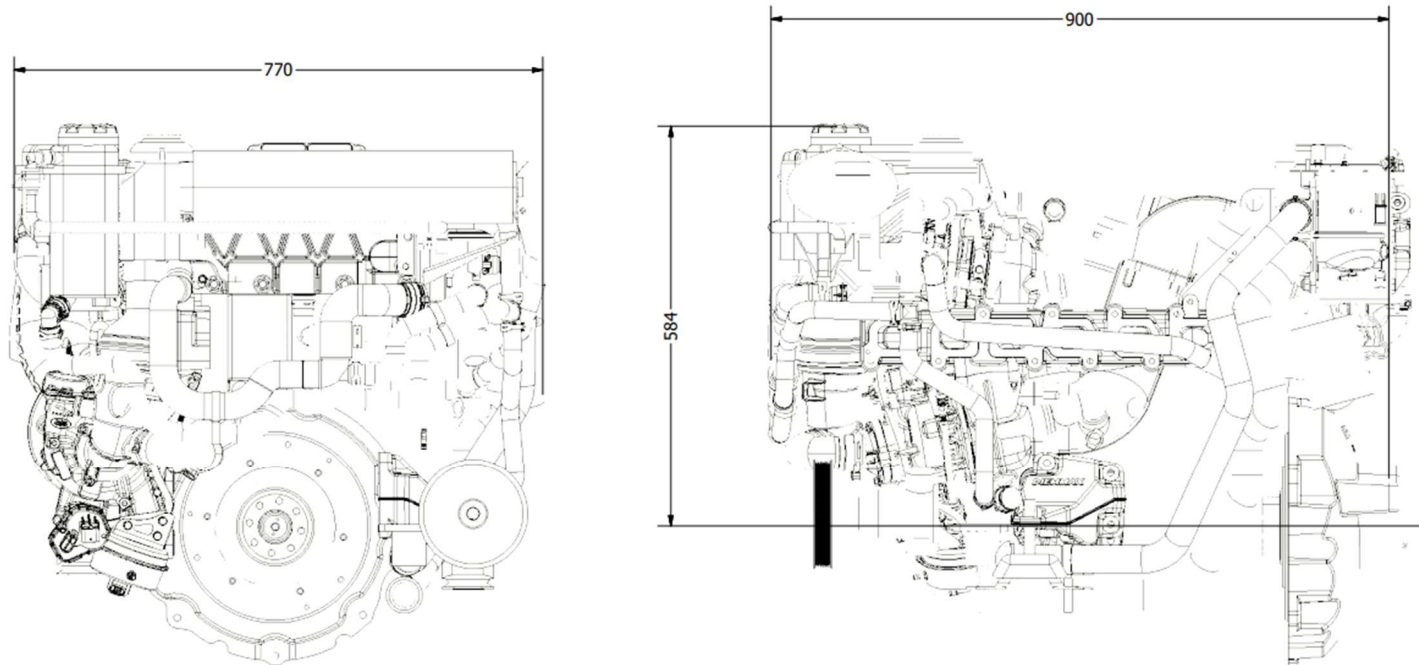

# DIEMMAX

MARINE ENGINES

Diemmax D6LR-300 engine Dimensions:

Flywheel-Flywheel housing

Flywheel housing SAE4

Flywheel: SAE6.5