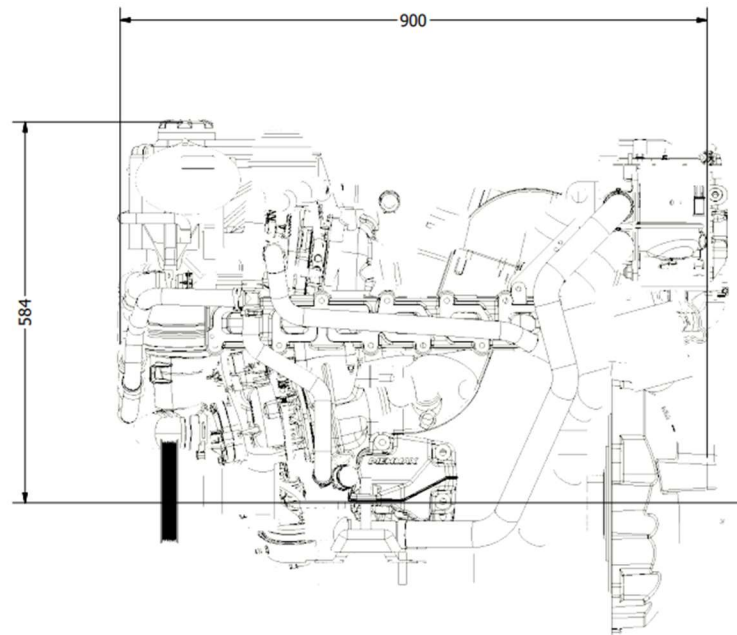

# DIEMMAX

MARINE ENGINES

Diemmax D6LR-350 engine Dimensions:

Flywheel-Flywheel housing

Flywheel housing SAE4

Flywheel: SAE6.5