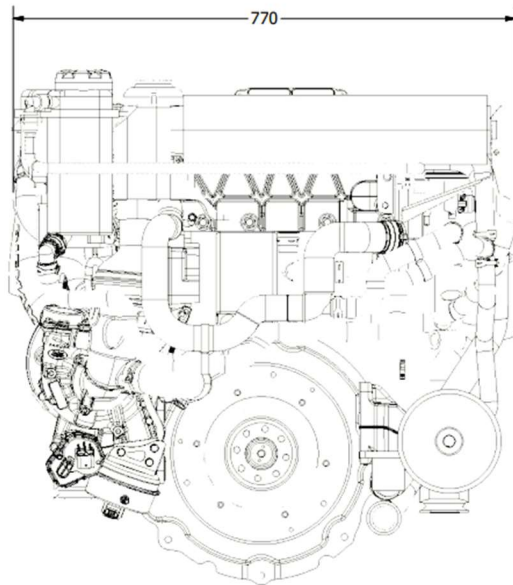

# DIEMMAX

MARINE ENGINES

Diemmax D6LR-350 engine Dimensions:

Flywheel-Flywheel housing

Flywheel housing SAE4

Flywheel: SAE6.5