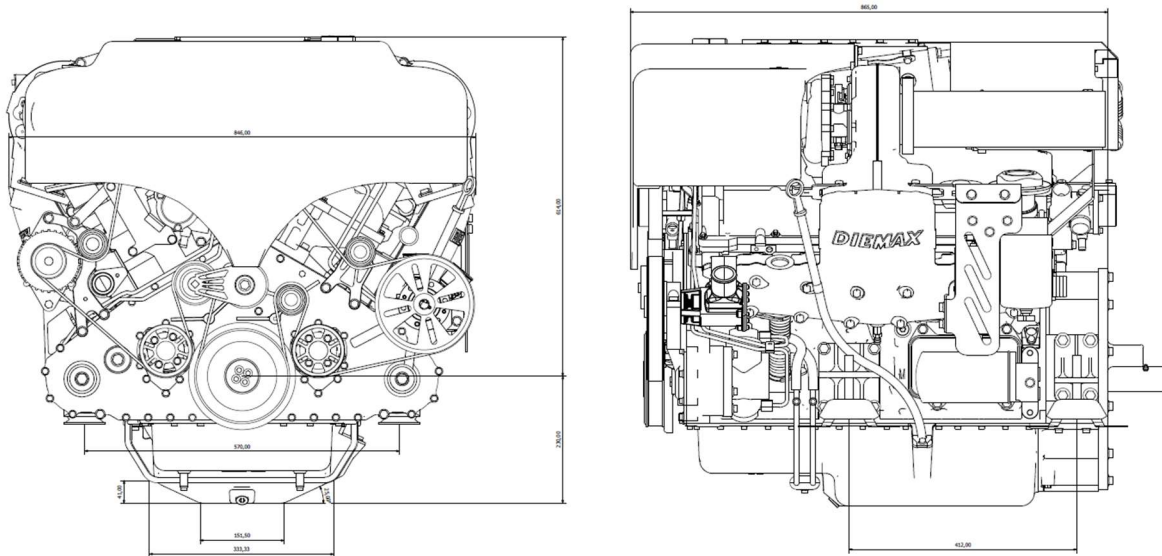

Diemmax V12-520 engine Dimensions

Length	865 mm
Width	846 mm
Height (from crankshaft)	614 mm

Flywheel – Flywheel housing

Flywheel housing SAE4

Flywheel: SAE6.5 and SAE10